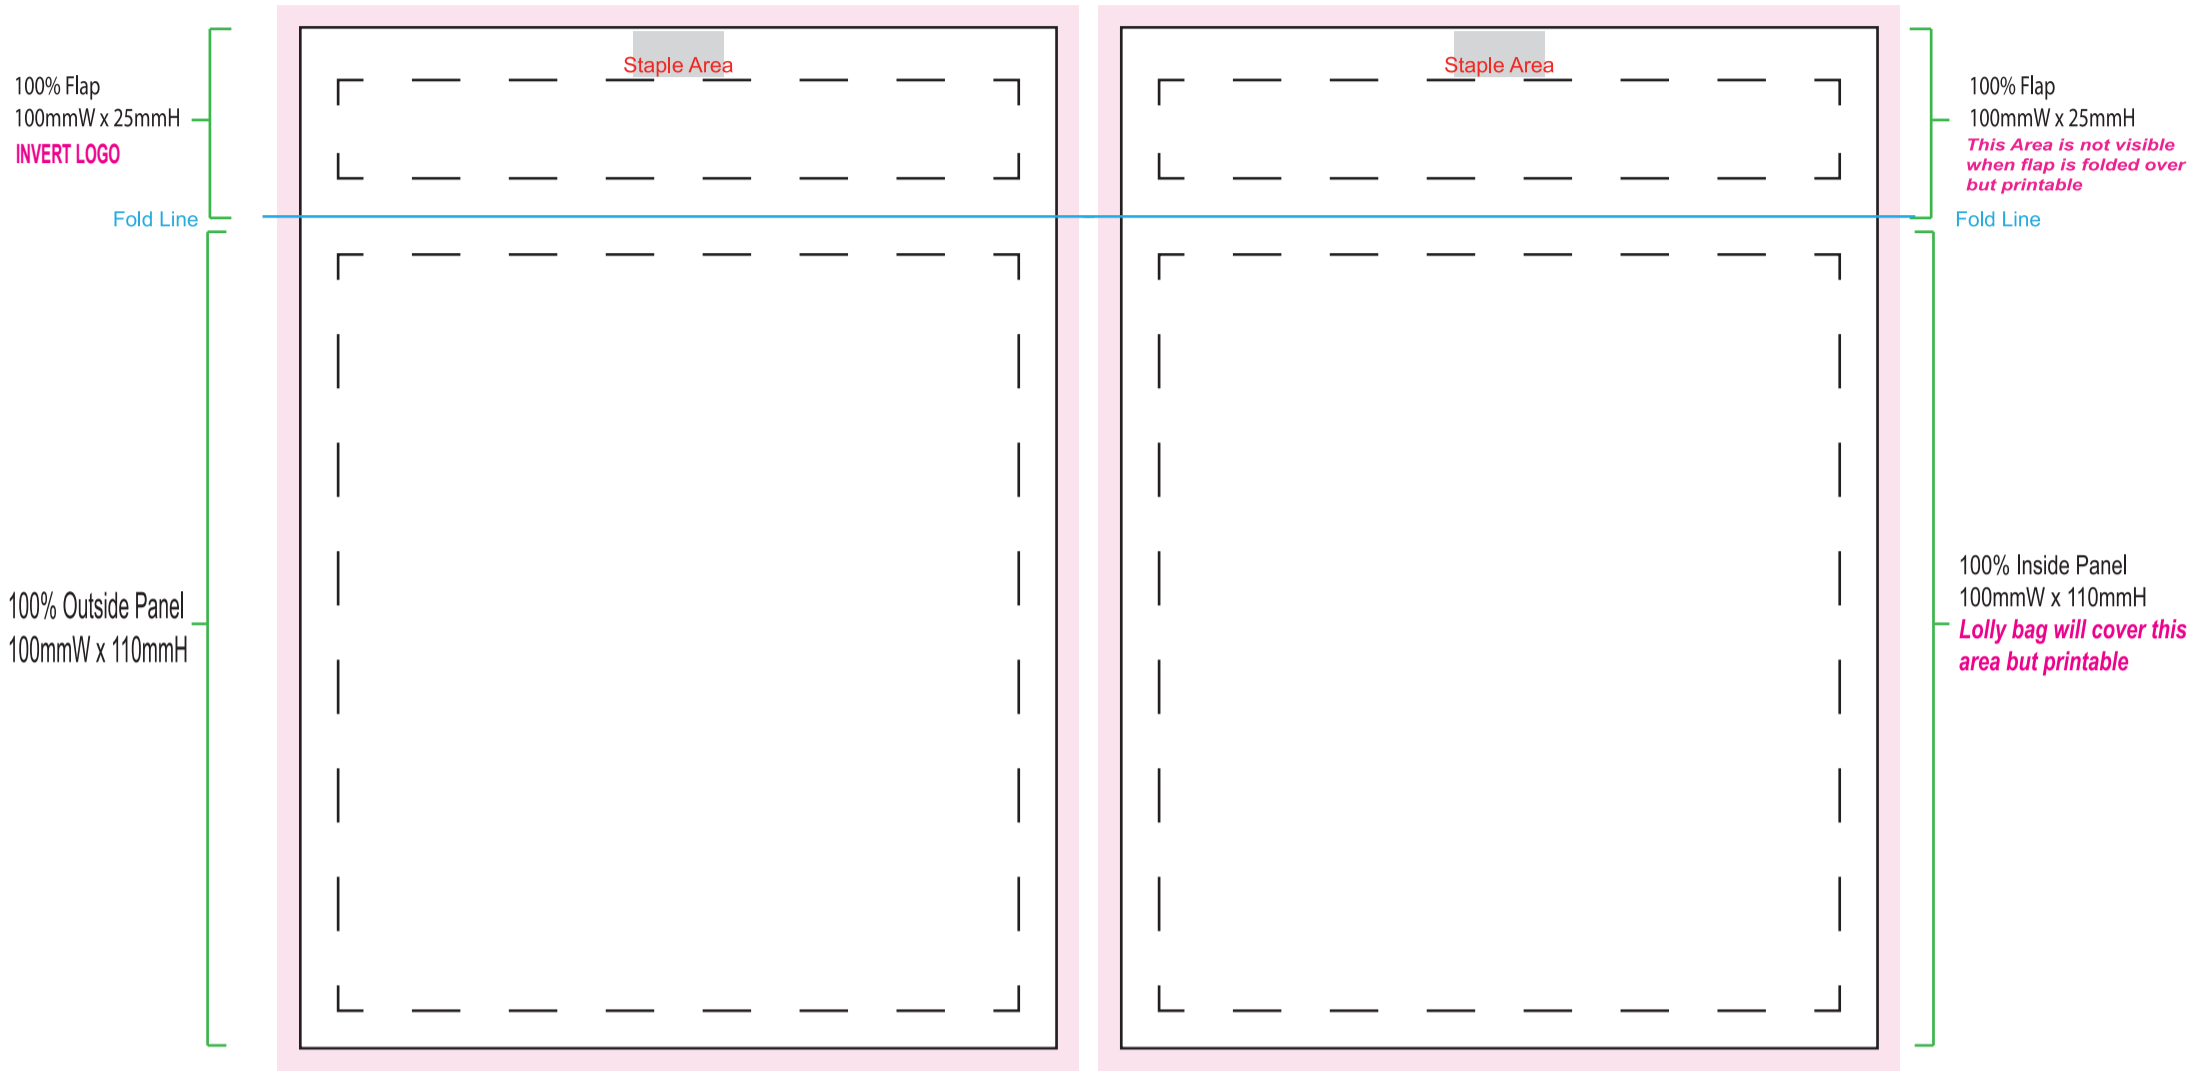

All colours used in this document are indicative only and they may vary across a variety of printing techniques and confectionery

NOTE: Staple is applied by hand and is an approx. staple area

Keep Staple Area Clear

100% OUTSIDE FACE
100mmW x 135mmH

100% INSIDE FACE
100mmW x 135mmH

Notes:

- Billboard Size: 100mmW x 135mmH
- Bleed 3mm
- Safe area 5mm inside edges

Please note: Billboards are printed digitally, please provide PMS colours if a close match is crucial and please inform us of this when ordering. If PMS colours are not provided we will print directly from the file and resulting print will be taken as correct. Not all PMS colours can be matched. Exact PMS colour match is NOT guaranteed. It is highly recommended that editable linework is provided, without this we cannot be held responsible for colour discrepancies

Product Code : CC084D50

Description : Billboard with 50g mini M&Ms Bag
 Order# :
 Company Name :
 Contact :
 Board Size : 100mmW x 135mmH (Total Billboard Size)
 100mmW x 25mmH (Flap only)
 Print Colour : **Customer must provide PMS Colour print guide**
 Quantity :
 Delivery Date :